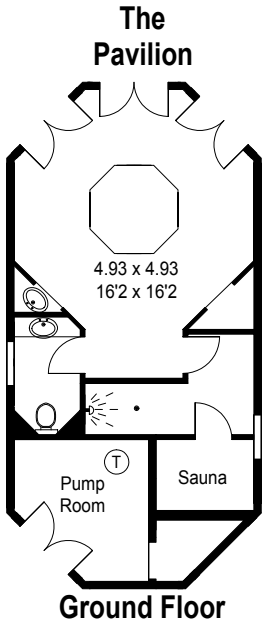

King John's House, Tollard Royal, Wiltshire SP5 5PT

Approximate Gross Internal Area :- 178 sq m / 1901 sq ft

Annexe Approximate Gross Internal Area :- 80 sq m / 865 sq ft

The Pavilion Approximate Gross Internal Area :- 90 sq m / 971 sq ft

PRODUCED FOR RUSHMORE 2016
07825 272010 Ref R04/CD