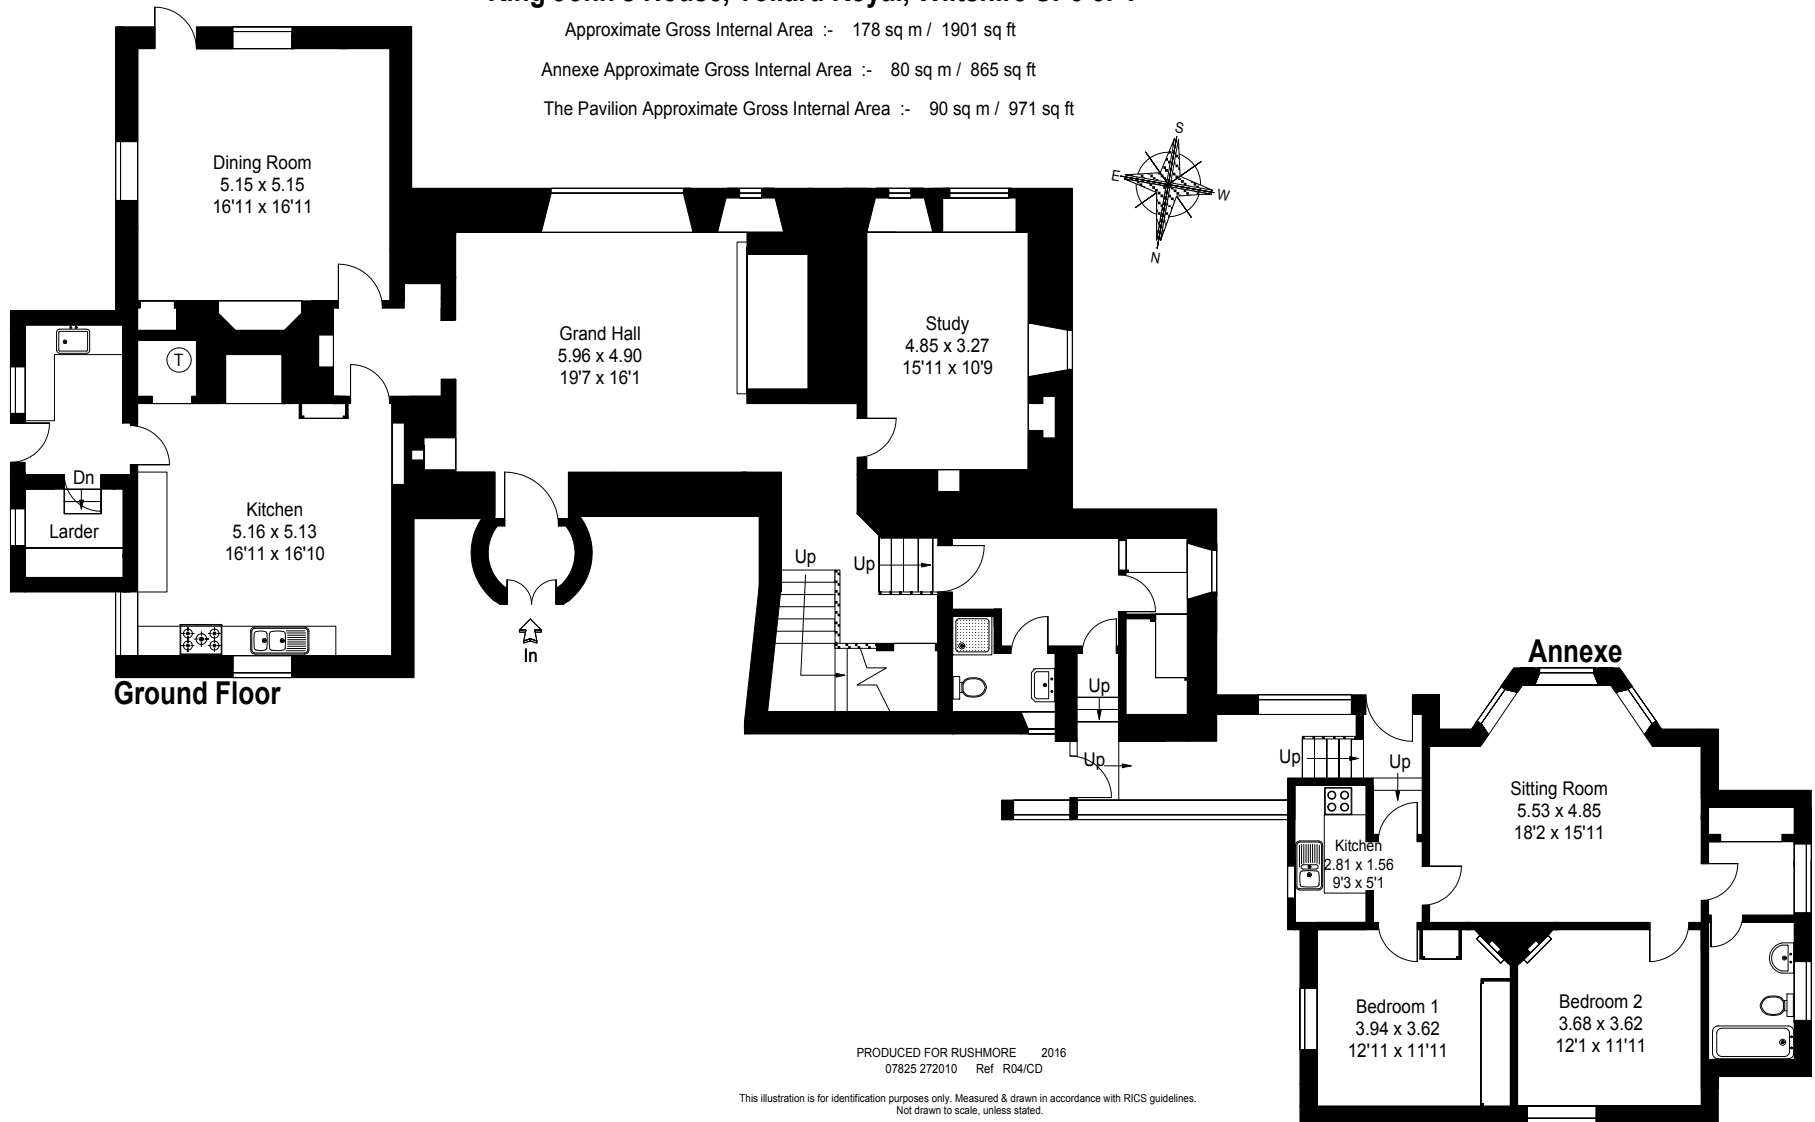

King John's House, Tollard Royal, Wiltshire SP5 5PT

Approximate Gross Internal Area :- 178 sq m / 1901 sq ft

Annexe Approximate Gross Internal Area :- 80 sq m / 865 sq ft

The Pavilion Approximate Gross Internal Area :- 90 sq m / 971 sq ft

PRODUCED FOR RUSHMORE 2016
07825 272010 Ref R04/CD